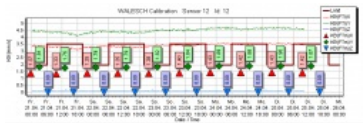

VibLongPeak

PC based visualisation/analysis of long term data

WALESCH Electronic GmbH
Gestenrietstrasse 2
CH-8307 Effretikon, Switzerland
Phone +41 52 343 80 80
Mail: info@walesch.ch
Web: www.walesch.ch