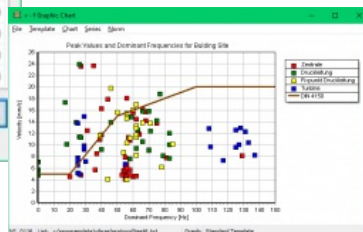

VibPbfList

Represents the results of a series of measurements as a table or a graphic

Limits

Norm

- SN 640 312a >
- DIN 4150 >
- ÖNORM S9020 >
- BS 7385 >
- USER

1	30.0	15.0
2	30.0	20.0
3	60.0	20.0
4	60.0	30.0
5	150.0	30.0
6	0.0	0.0
7	0.0	0.0
8	0.0	0.0
9	0.0	0.0
10	0.0	0.0
11	0.0	0.0
12	0.0	0.0

Abort OK

Select

Date: G:\VIBRAS\Data\FMList

Selection Criteria

- Unit / Gerät: B130
- Date: 01.01.2015 - 01.01.2016
- Time: 00:00 - 23:59
- Event: 1 - 999
- Vector: > 5.00 mm/s
- B:
 - Sprengung
 - Rammrhythmus
 - Verkehr
 - Effektivwert
 - KB-Messung
 - Schalldruck
- M:
 - 1
 - 2
 - 3
 - 4
 - 5
 - 6
 - 7
 - 8
 - 9
 - 10
 - 11
 - 12
 - 13
 - 14
 - 15
 - 16
- ANON ANOFF

- Event selection with explorer or with a comfortable file select tool
- Generates to a spreadsheet with the selected events for off-line processing with Excel
- Generates a velocity vs frequency chart graphic
- Notifies the related data from the event under the cursor
- Individually design of the graphics is possible
- Shows limits for national standards
- Predefined standards for different countries (SN 640 312a, DIN 4150, ÖNORM S9020, BS 7385, User-defined)
- Saves graphic to clipboard or as emf or pdf file